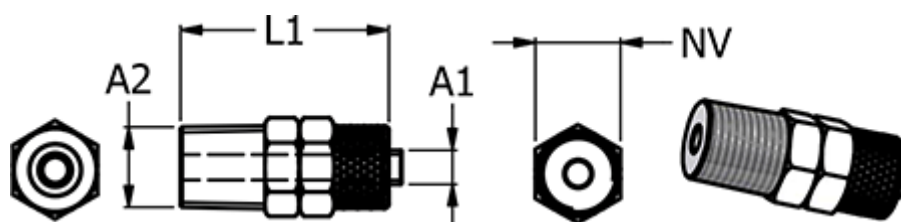

Article number: 586116388

Description: Push-on fitting 11.638-8, metal $\text{Ø}8/6\text{-R } 3/8\text{'}$
Straight connector

Measures

Hose diameter A1	= 8/6
L1	= 31
NV	= 17
Thread A2	= R 3/8"